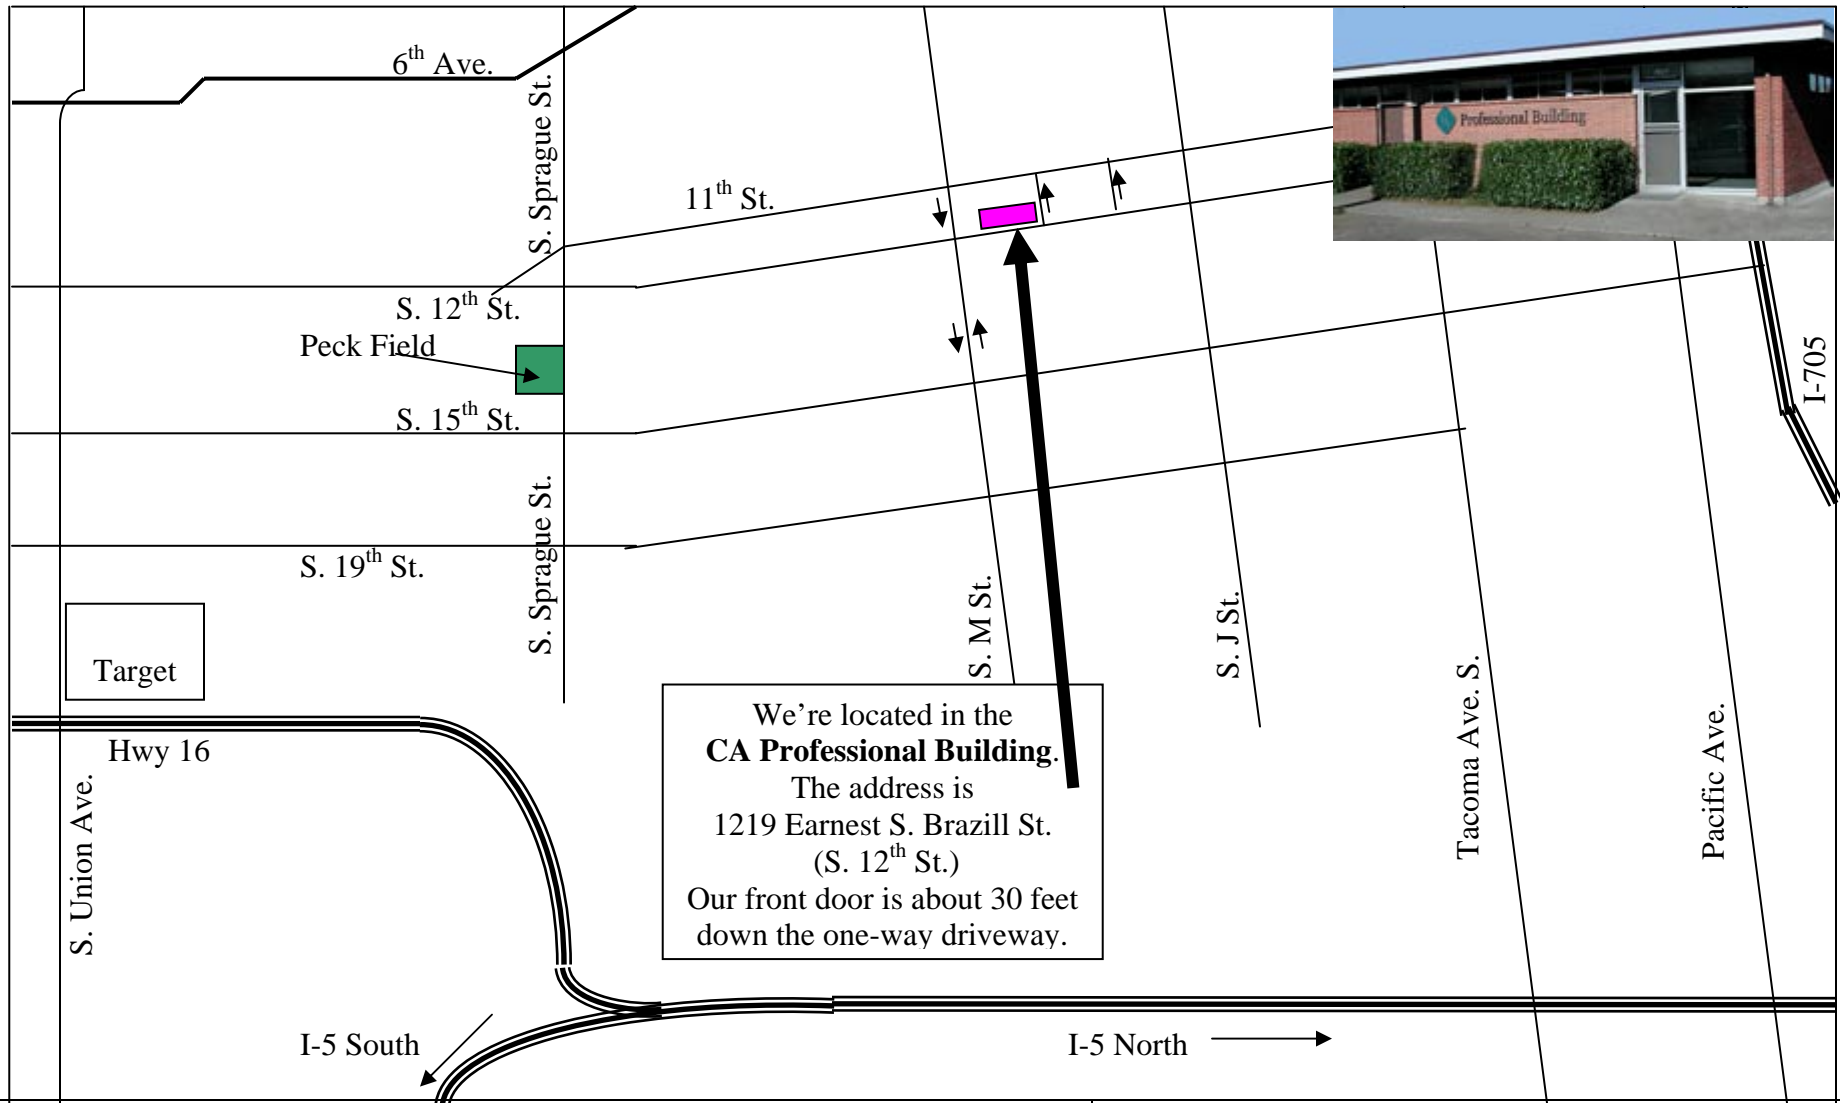

Map and Directions to Confidential Associates, LLC in the CA Professional Building (253) 597-8022

We're located in the
CA Professional Building.
 The address is
 1219 Earnest S. Brazill St.
 (S. 12th St.)
 Our front door is about 30 feet
 down the one-way driveway.

FROM I-5:
 Take the Hwy 16 exit from the FAR RIGHT LANE (you are only on Hwy 16 for a very brief time).
 Take the Union Ave. exit.
 Take a Right at the end of the off-ramp onto Union Ave.
 Take a Right onto S. 19th St.
 Take a Left onto Sprague Ave.
 Take a Right onto Earnest Brazill St. (the light after S. 13th St.)
 We're about six short blocks on the LEFT, in the CA Professional Building.
 There is usually ample street parking, and it's not a real busy street.
 Our front door is about 30 feet down the one-way driveway.

FROM DOWNTOWN/PACIFIC AVE.:
 Go up So. 13th St.
 Turn RIGHT on K St.
 Turn LEFT on Earnest Brazill St. (it's part of So. 12th St.).
 We're just ahead on the RIGHT.
 There is usually ample street parking, and it's not a real busy street.
 Our front door is about 30 feet down the one-way driveway.