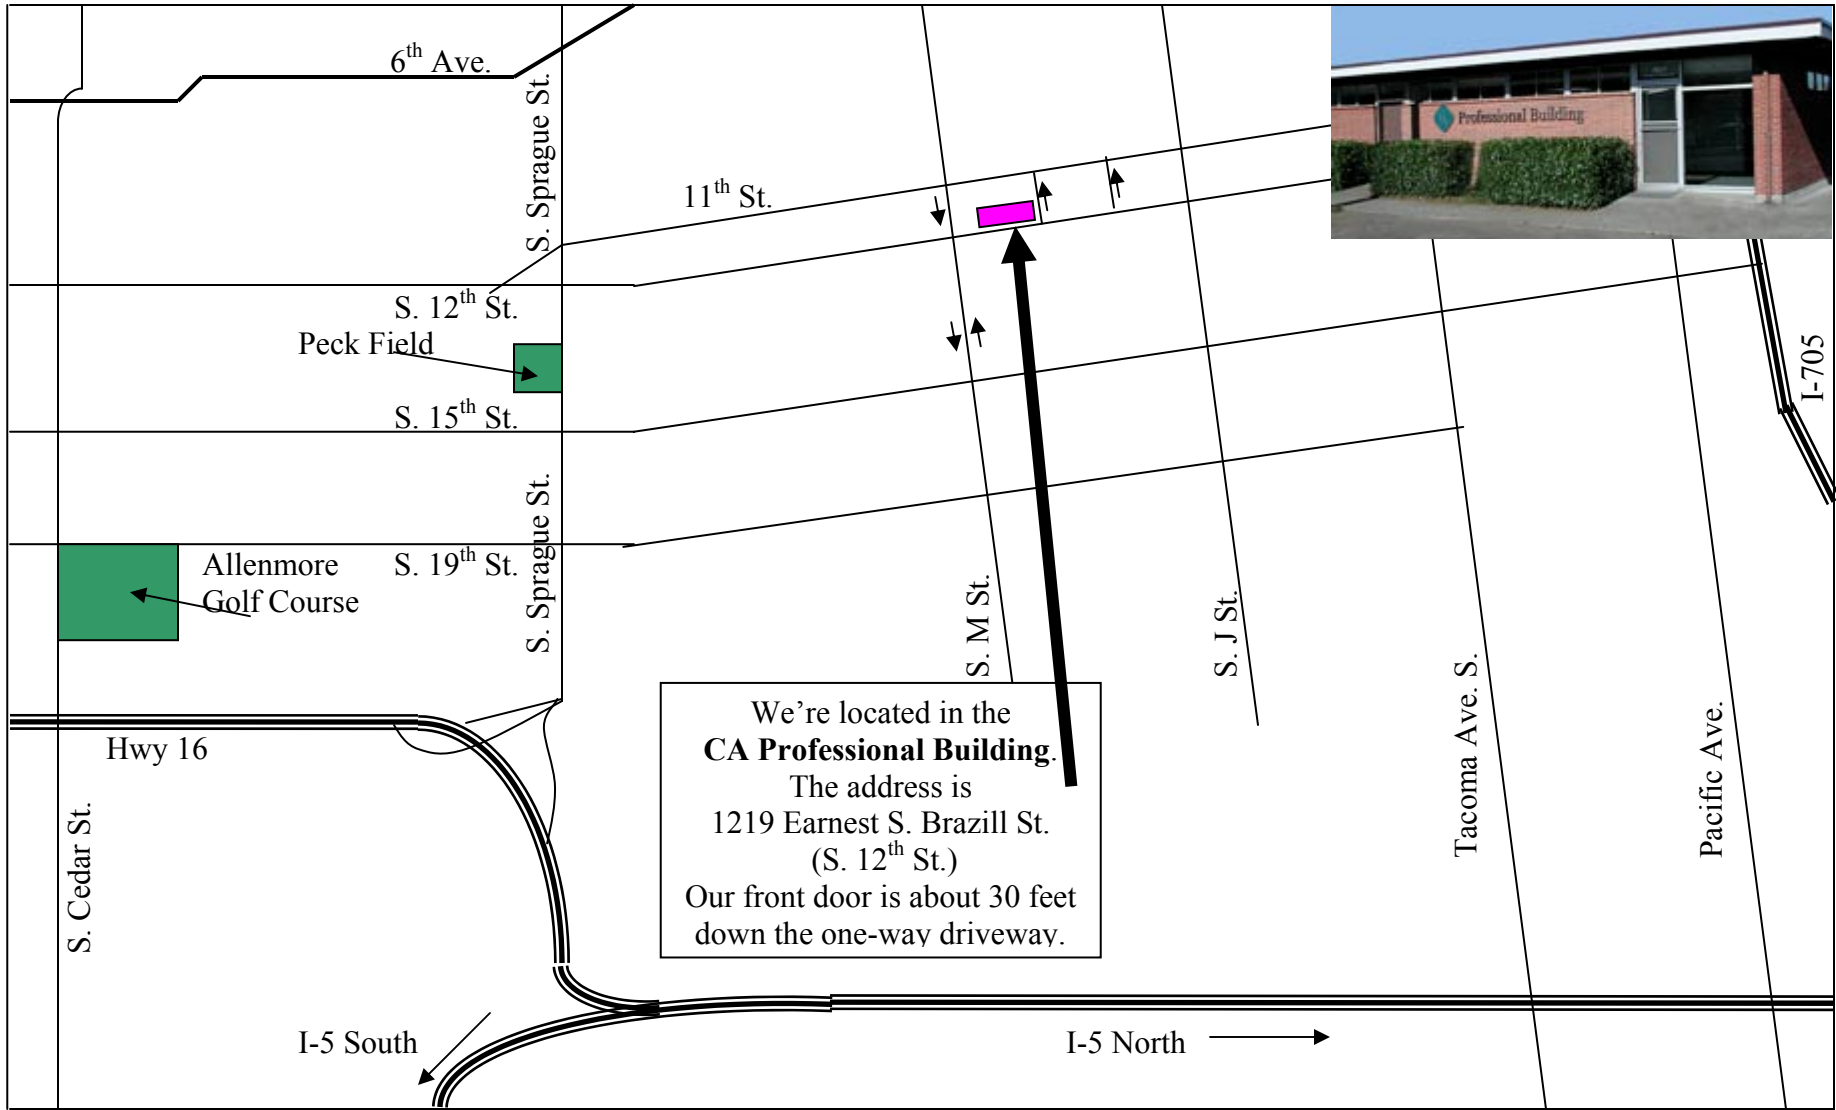

Map and Directions to Confidential Associates, LLC in the CA Professional Building (253) 597-8022

We're located in the
CA Professional Building.
 The address is
 1219 Earnest S. Brazill St.
 (S. 12th St.)
 Our front door is about 30 feet
 down the one-way driveway.

FROM I-5:

Take the Hwy 16 exit from the FAR RIGHT LANE (you are only on Hwy 16 for a very brief time).
 Take the Sprague St. exit.
 Take a Right at the 3rd light onto Earnest Brazill St. (its part of So. 12th St.).
 We're about six short blocks on the LEFT, in the CA Professional Building.
 There is usually ample street parking, and it's not a real busy street.
 Our front door is about 30 feet down the one-way driveway.

FROM DOWNTOWN/PACIFIC AVE.:

Go up So. 13th St.
 Turn LEFT on K St.
 Turn RIGHT on Earnest Brazill St. (its part of So. 12th St.).
 We're just ahead on the RIGHT.
 There is usually ample street parking, and it's not a real busy street.
 Our front door is about 30 feet down the one-way driveway.